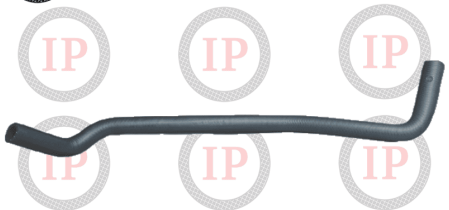

By Pass Changan Minivan  
1/2 x 11 1/2

IP IP CAUCHO S.A.C.

**MBP-776**

By Pass Changan Minivan  
5/8 x 9

IP IP CAUCHO S.A.C.

**MBP-777**

By Pass Renault  
5/16 x 3/8 x 27

IP IP CAUCHO S.A.C.